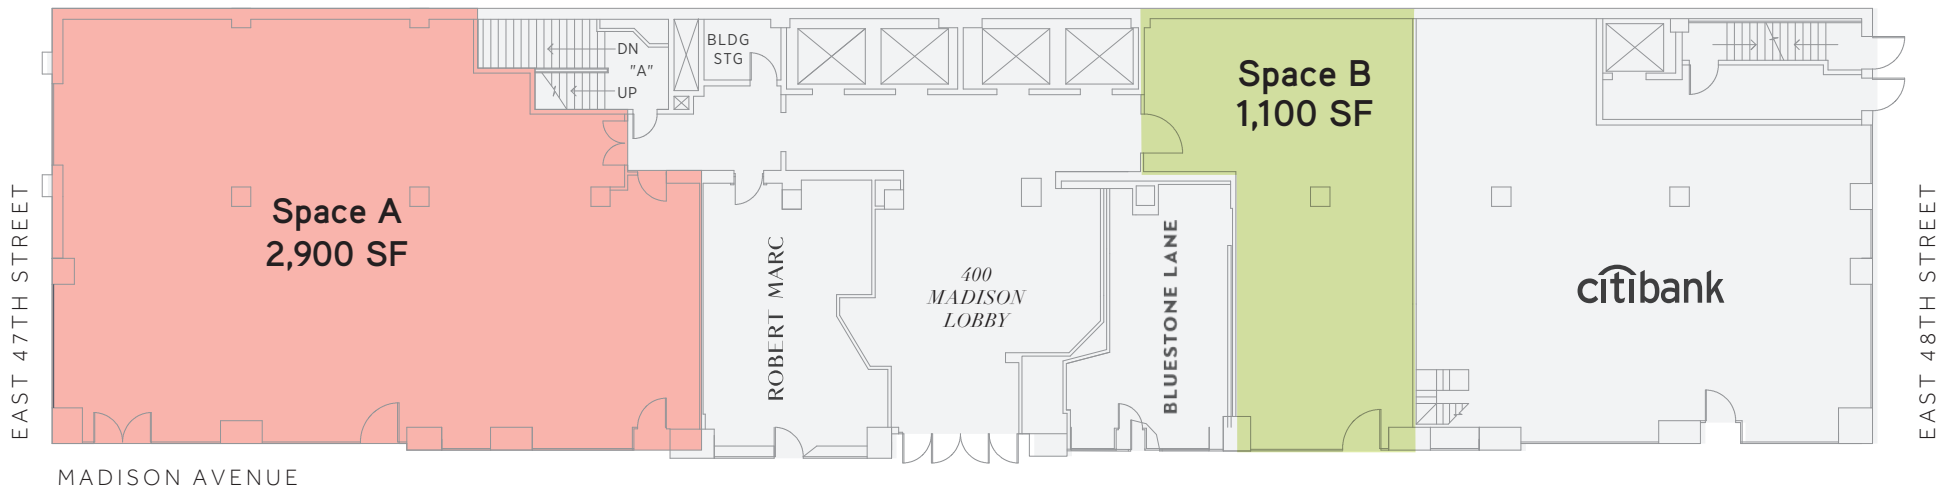

GROUND FLOOR RETAIL : 4,000 TOTAL SF SINGLE TENANT

FOR LEASING INFORMATION, PLEASE CONTACT

Chris Schwart | 212.841.5019 | chris.schwart@cushwake.com

Steven Soutendijk | 212.713.6845 | steven.soutendijk@cushwake.com